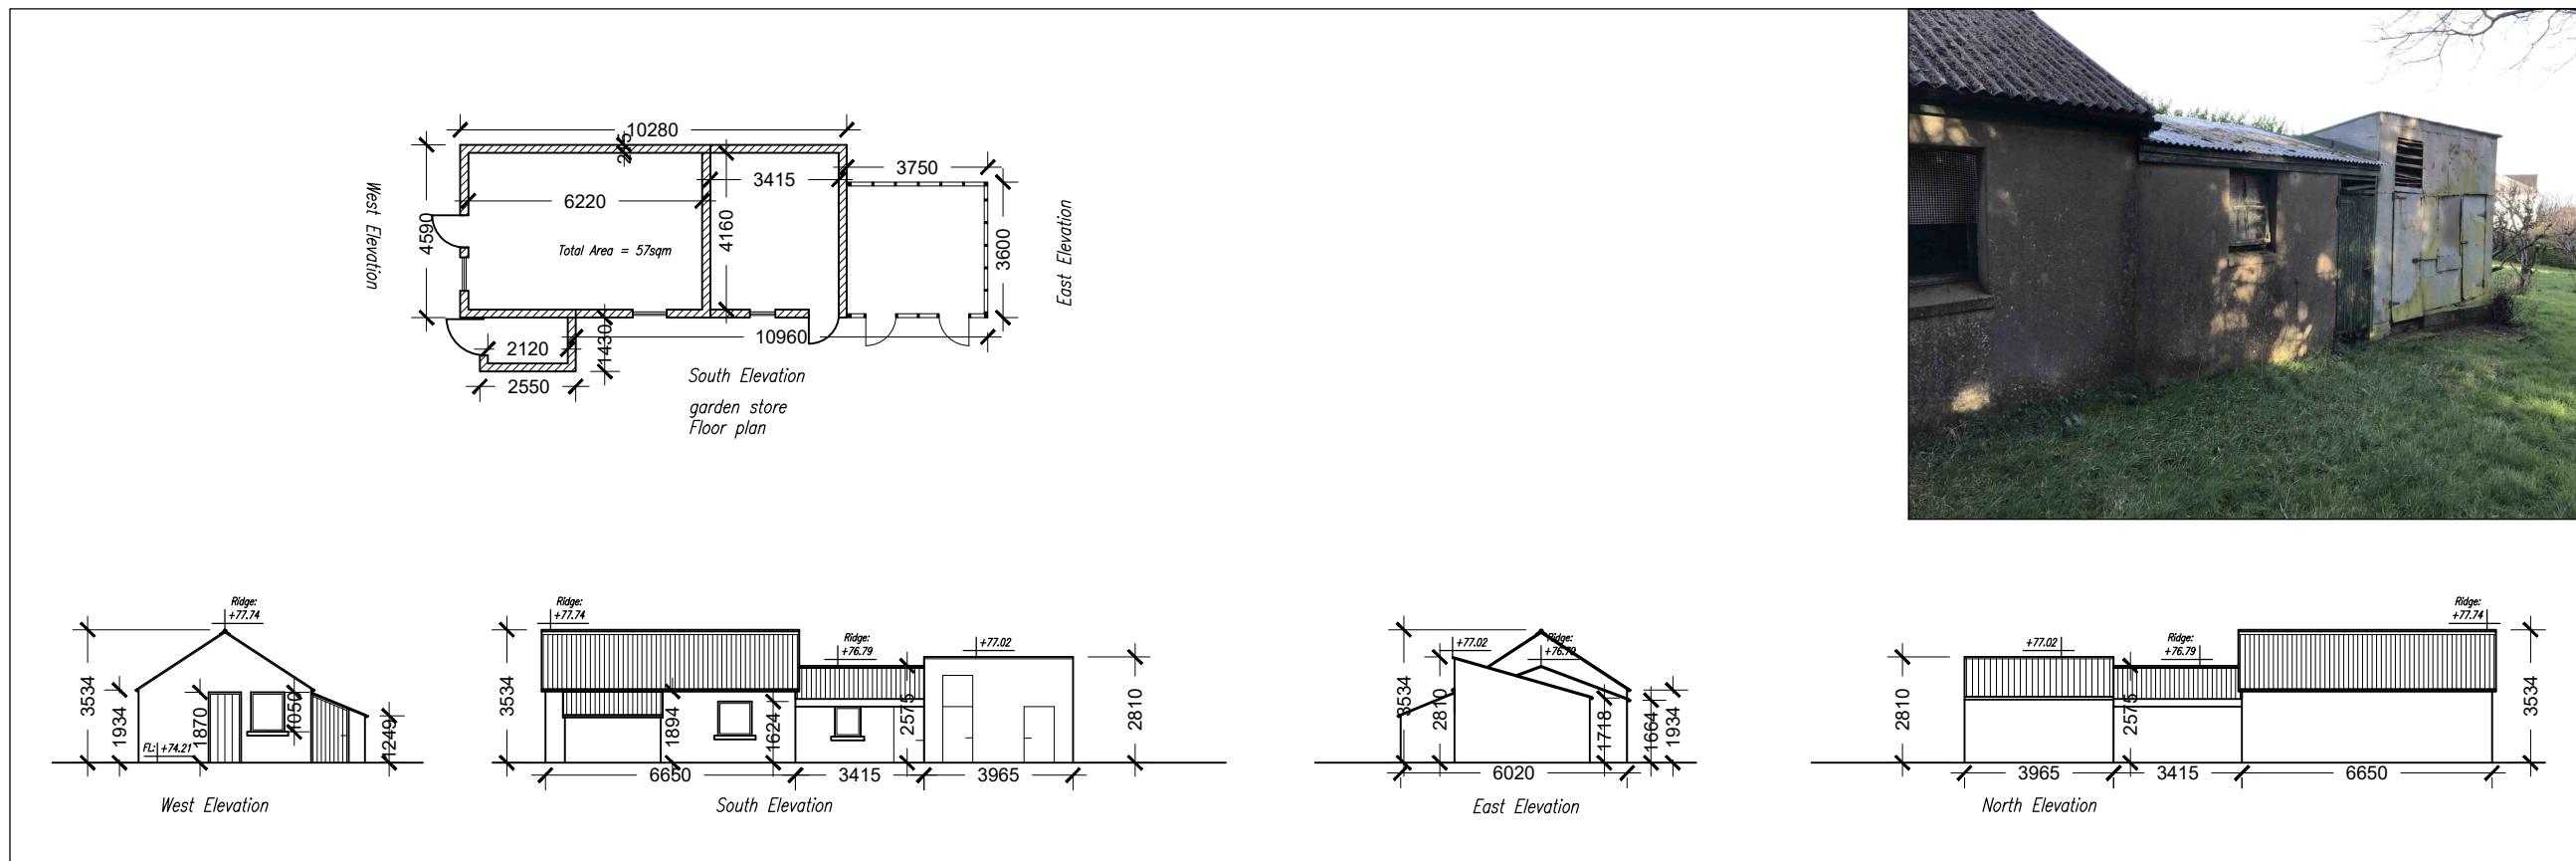

Key Plan Scale 1:1000 @ A3

Existing Garden Store Building A Scale 1:200 @ A3

Existing Garden Store Building B Scale 1:200 @ A3

Existing Structures to be Removed Scale 1:200 @ A3

REVISION	DATE	DESCRIPTION

Eoin J. Carroll Architects
 One, Southern Cross,
 IDA Business Park, Bray, Co. Wicklow
 Telephone : (01) 276 9839
 e-mail : info@ejcarchitects.com
 website: www.ejcarchitects.com

CLIENT	DRUMAKILLA LTD.	DATE	OCT 2020	PROJECT NO.	18-46
PROJECT TITLE	PROPOSED DEVELOPMENT AT CARMELITE CONVENT, DELGANY, CO. WICKLOW.	SCALE	1 : 200, 1000 @ A3	SCALE	W:JOBS
DRAWING TITLE	EXISTING GARDEN BUILDINGS	DRAWN BY	EC	DRAWING NUMBER	18-46-EX1-010
DRAWING STATUS	PLANNING	REVISION			